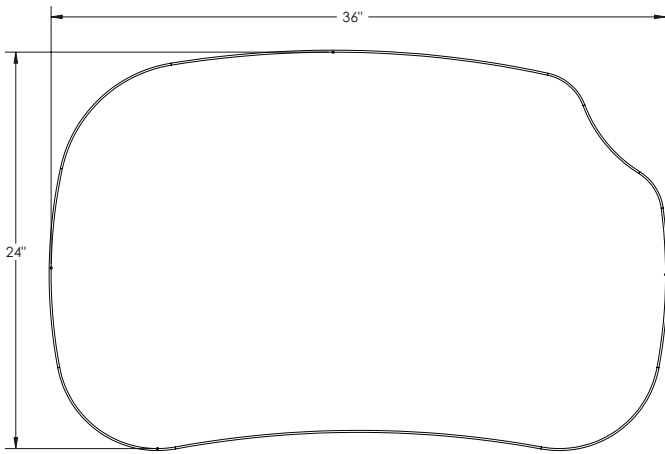

### FRAME/PANEL:

Platinum

**DIMENSIONS:**

Base Model No.	Description	Height Range	Width	Depth
59040 - A	Hierarchy Grow and Roll - Table- Large Fender Top	26.5" - 42.25"	36"	24"
59040 - B	Hierarchy Grow and Roll - Table- Large Beluga Top	26.5" - 42.25"	34"	24"
59040 - C	Hierarchy Grow and Roll - Table- Rectangle Top	26.5" - 42.25"	36"	24"
59040 - D	Hierarchy Grow and Roll - Table- Bean Top	26.5" - 42.25"	36"	24"

**OPTIONS/ACCESSORIES:**

Base Model No.	Description
66284	Small Grow and Roll Modesty Panel

# Table Dimensions

**Bean Top:**

**Large Beluga Top:**

**Large Fender Top:**

**Rectangle Top:**