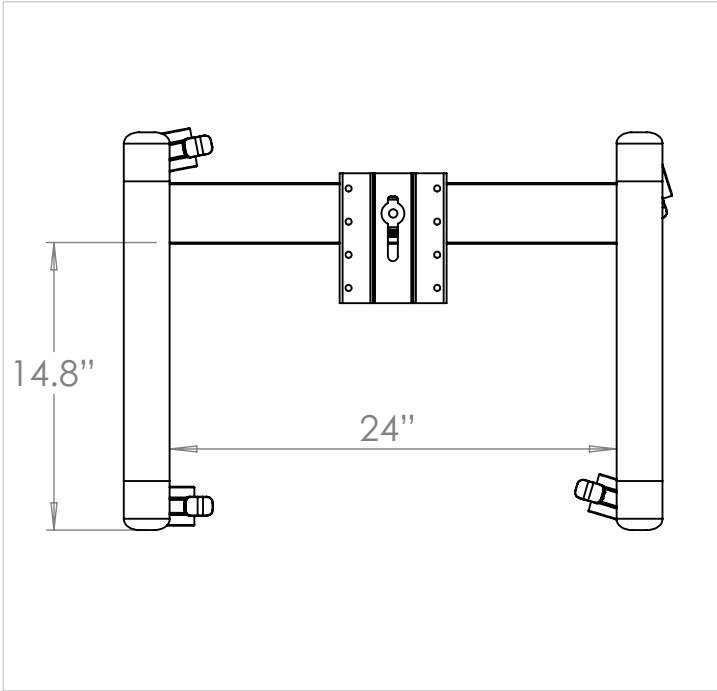

### FRAME

The base is three sections of 10 Ga steel, platinum powder coated, tube welded together, two feet and a cross-tube. The two feet are 1.125" x 2.25" x 21.5" and are welded to a 12 Ga steel plate that covers the length of each foot. The cross-tube is 1.125" x 2.75" x 24" and has an 8 Ga 2.5" square steel plate welded at the center to support the pneumatic tube. This tube is attached to the base with four M8 x 25mm screws and lock washers. It is made up of three telescoping sections of 14 Ga steel tube at 2.375" square, 2.0" square, and 1.75" square respectively. Welded to the top of the pneumatic tube is a 10 Ga steel plate that measures 5.5" x 6.69". Eight #10 x 1" wood screws attach this steel plate to the desktop. Four 75mm locking casters are attached to the base of the desk with M8 x 15mm threaded stems. Fully assembled, the desk has a range of 15.75 inches and can be set to any height between 26.5" and 42.25".

### FRAME/PANEL:

Platinum

**DIMENSIONS:**

Base Model No.	Description	Height Range	Width	Depth
59040 - A	Hierarchy Grow and Roll - Table- Large Fender Top	26.5" - 42.25"	36"	24"
59040 - B	Hierarchy Grow and Roll - Table- Large Beluga Top	26.5" - 42.25"	34"	24"
59040 - C	Hierarchy Grow and Roll - Table- Rectangle Top	26.5" - 42.25"	36"	24"
59040 - D	Hierarchy Grow and Roll - Table- Bean Top	26.5" - 42.25"	36"	24"

# Table Dimensions

**Bean Top:**

**Large Beluga Top:**

**Large Fender Top:**

**Rectangle Top:**