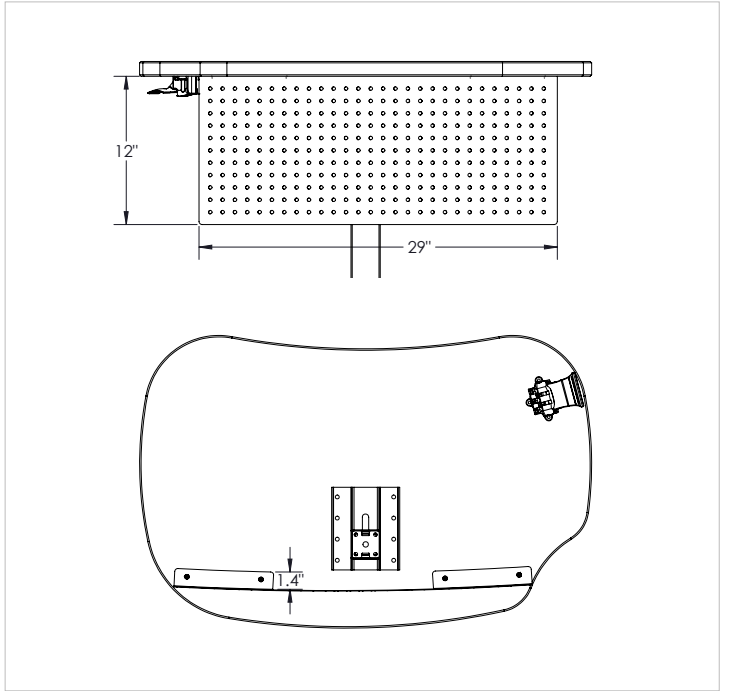

### FRAME

The base is three sections of 10 Ga steel, platinum powder coated, tube welded together, two feet and a cross-tube. The two feet are 1.125" x 2.25" x 21.5" and are welded to a 12 Ga steel plate that covers the length of each foot. The cross-tube is 1.125" x 2.75" x 24" and has an 8 Ga 2.5" square steel plate welded at the center to support the pneumatic tube. This tube is attached to the base with four M8 x 25mm screws and lock washers. It is made up of three telescoping sections of 14 Ga steel tube at 2.375" square, 2.0" square, and 1.75" square respectively. Welded to the top of the pneumatic tube is a 10 Ga steel plate that measures 5.5" x 6.69". Eight #10 x 1" wood screws attach this steel plate to the desktop. Four 75mm locking casters are attached to the base of the desk with M8 x 15mm threaded stems. Fully assembled, the desk has a range of 15.75 inches and can be set to any height between 26.5" and 42.25".

### FRAME/PANEL:

Platinum

**DIMENSIONS:**

Base Model No.	Description	Height Range	Width	Depth
59040 - A	Hierarchy Grow and Roll - Table- Large Fender Top	26.5" - 42.25"	36"	24"
59040 - B	Hierarchy Grow and Roll - Table- Large Beluga Top	26.5" - 42.25"	34"	24"
59040 - C	Hierarchy Grow and Roll - Table- Rectangle Top	26.5" - 42.25"	36"	24"
59040 - D	Hierarchy Grow and Roll - Table- Bean Top	26.5" - 42.25"	36"	24"

# Table Dimensions

**Bean Top:**

**Large Beluga Top:**

**Large Fender Top:**

**Rectangle Top:**