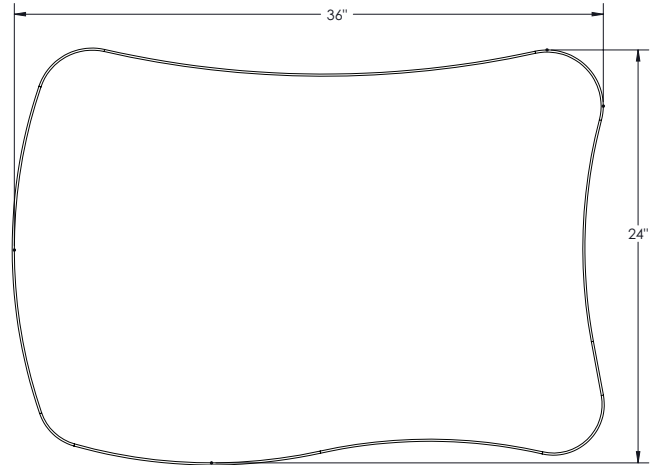

### FRAME/PANEL:

Platinum

**DIMENSIONS:**

Base Model No.	Description	Height Range	Width	Depth
59040 - A	Hierarchy Grow and Roll - Table- Large Fender Top	26.5" - 42.25"	36"	24"
59040 - B	Hierarchy Grow and Roll - Table- Large Beluga Top	26.5" - 42.25"	34"	24"
59040 - C	Hierarchy Grow and Roll - Table- Rectangle Top	26.5" - 42.25"	36"	24"
59040 - D	Hierarchy Grow and Roll - Table- Bean Top	26.5" - 42.25"	36"	24"

**OPTIONS/ACCESSORIES:**

Base Model No.	Description
66284	Small Grow and Roll Modesty Panel

# Table Dimensions

**Bean Top:**

**Large Beluga Top:**

**Large Fender Top:**

**Rectangle Top:**