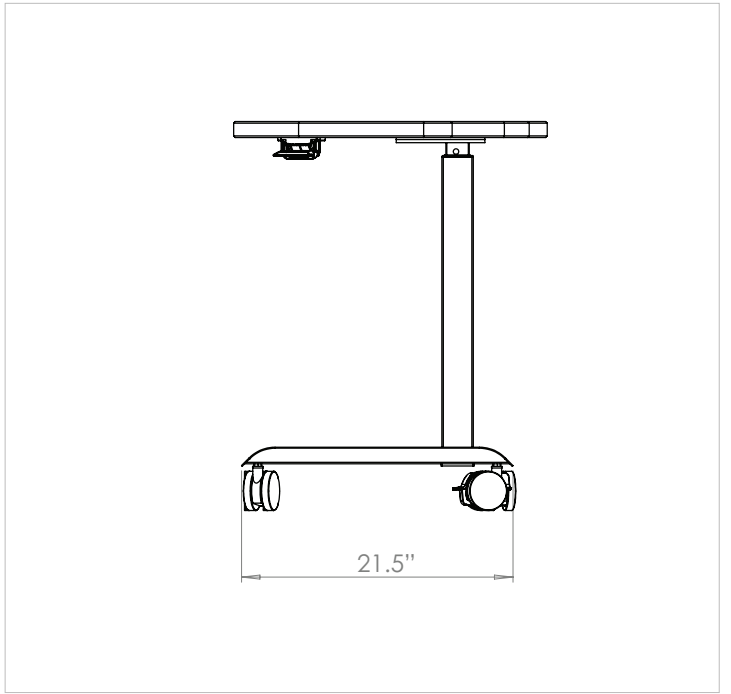

### FRAME

The base is three sections of 10 Ga steel, platinum powder coated, tube welded together, two feet and a cross-tube. The two feet are 1.125" x 2.25" x 21.5" and are welded to a 12 Ga steel plate that covers the length of each foot. The cross-tube is 1.125" x 2.75" x 24" and has an 8 Ga 2.5" square steel plate welded at the center to support the pneumatic tube. This tube is attached to the base with four M8 x 25mm screws and lock washers. It is made up of three telescoping sections of 14 Ga steel tube at 2.375" square, 2.0" square, and 1.75" square respectively. Welded to the top of the pneumatic tube is a 10 Ga steel plate that measures 5.5" x 6.69". Eight #10 x 1" wood screws attach this steel plate to the desktop. Four 75mm locking casters are attached to the base of the desk with M8 x 15mm threaded stems. Fully assembled, the desk has a range of 15.75 inches and can be set to any height between 26.5" and 42.25".

### FRAME/PANEL:

Platinum

**DIMENSIONS:**

Base Model No.	Description	Height Range	Width	Depth
59040 - A	Hierarchy Grow and Roll - Table- Large Fender Top	26.5" - 42.25"	36"	24"
59040 - B	Hierarchy Grow and Roll - Table- Large Beluga Top	26.5" - 42.25"	34"	24"
59040 - C	Hierarchy Grow and Roll - Table- Rectangle Top	26.5" - 42.25"	36"	24"
59040 - D	Hierarchy Grow and Roll - Table- Bean Top	26.5" - 42.25"	36"	24"

# Table Dimensions

**Bean Top:**

**Large Beluga Top:**

**Large Fender Top:**

**Rectangle Top:**