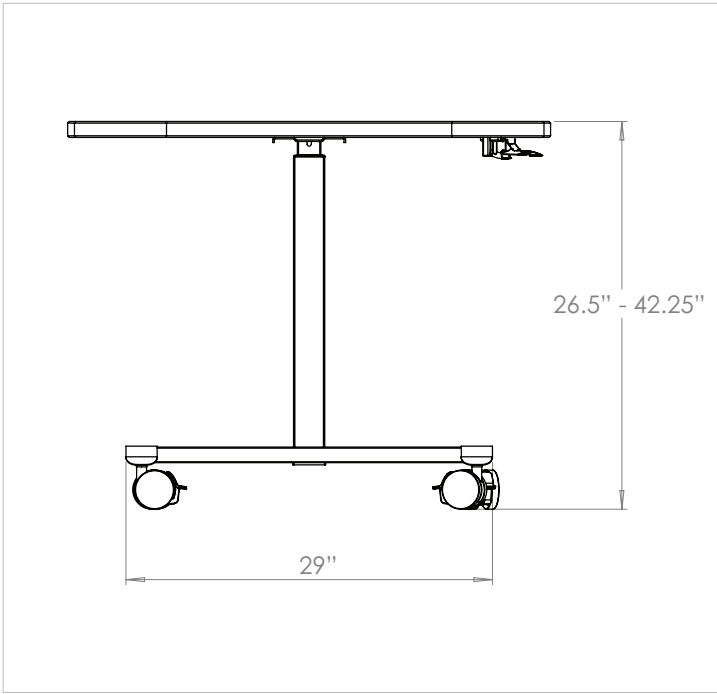

### FRAME

The base is three sections of 10 Ga steel, platinum powder coated, tube welded together, two feet and a cross-tube. The two feet are 1.125" x 2.25" x 21.5" and are welded to a 12 Ga steel plate that covers the length of each foot. The cross-tube is 1.125" x 2.75" x 24" and has an 8 Ga 2.5" square steel plate welded at the center to support the pneumatic tube. This tube is attached to the base with four M8 x 25mm screws and lock washers. It is made up of three telescoping sections of 14 Ga steel tube at 2.375" square, 2.0" square, and 1.75" square respectively. Welded to the top of the pneumatic tube is a 10 Ga steel plate that measures 5.5" x 6.69". Eight #10 x 1" wood screws attach this steel plate to the desktop. Four 75mm locking casters are attached to the base of the desk with M8 x 15mm threaded stems. Fully assembled, the desk has a range of 15.75 inches and can be set to any height between 26.5" and 42.25".

### FRAME/PANEL:

Platinum

**DIMENSIONS:**

Base Model No.	Description	Height Range	Width	Depth
59040 - A	Hierarchy Grow and Roll - Table- Large Fender Top	26.5" - 42.25"	36"	24"
59040 - B	Hierarchy Grow and Roll - Table- Large Beluga Top	26.5" - 42.25"	34"	24"
59040 - C	Hierarchy Grow and Roll - Table- Rectangle Top	26.5" - 42.25"	36"	24"
59040 - D	Hierarchy Grow and Roll - Table- Bean Top	26.5" - 42.25"	36"	24"

# Table Dimensions

**Bean Top:**

**Large Beluga Top:**

**Large Fender Top:**

**Rectangle Top:**