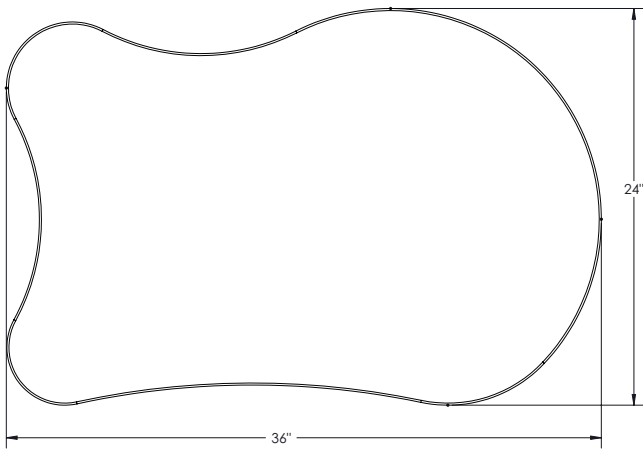

### FRAME/PANEL:

Platinum

**DIMENSIONS:**

Base Model No.	Description	Height Range	Width	Depth
59040 - A	Hierarchy Grow and Roll - Table- Large Fender Top	26.5" - 42.25"	36"	24"
59040 - B	Hierarchy Grow and Roll - Table- Large Beluga Top	26.5" - 42.25"	34"	24"
59040 - C	Hierarchy Grow and Roll - Table- Rectangle Top	26.5" - 42.25"	36"	24"
59040 - D	Hierarchy Grow and Roll - Table- Bean Top	26.5" - 42.25"	36"	24"

**OPTIONS/ACCESSORIES:**

Base Model No.	Description
66284	Small Grow and Roll Modesty Panel

# Table Dimensions

**Bean Top:**

**Large Beluga Top:**

**Large Fender Top:**

**Rectangle Top:**