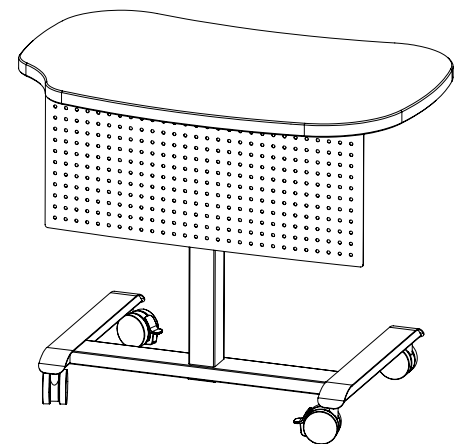

### OVERVIEW

The Grow and Roll Desk is a sturdy, mobile, height-adjustable desk with a sleek platinum finish.

### TOP

The top is made of 1 1/8" Particleboard Core with 3mm Flat Vinyl T-Mold Edge. The work surface is constructed of 45# particleboard core with high pressure laminate (HPL) top surface and phenolic backer sheet for balanced construction. 1 1/8" 3mm flat vinyl t-mold is secured to the work surface with brad nails along the perimeter. Stretcher bars are standard on tops 60" long and longer.

### FRAME

The base is three sections of 10 Ga steel, platinum powder coated, tube welded together, two feet and a cross-tube. The two feet are 1.125" x 2.25" x 21.5" and are welded to a 12 Ga steel plate that covers the length of each foot. The cross-tube is 1.125" x 2.75" x 24" and has an 8 Ga 2.5" square steel plate welded at the center to support the pneumatic tube. This tube is attached to the base with four M8 x 25mm screws and lock washers. It is made up of three telescoping sections of 14 Ga steel tube at 2.375" square, 2.0" square, and 1.75" square respectively. Welded to the top of the pneumatic tube is a 10 Ga steel plate that measures 5.5" x 6.69". Eight #10 x 1" wood screws attach this steel plate to the desktop. Four 75mm locking casters are attached to the base of the desk with M8 x 15mm threaded stems. Fully assembled, the desk has a range of 15.75 inches and can be set to any height between 26.5" and 42.25".

### MECHANISM

The desk adjusts by a single handed lever release. The lever activates a 150N pneumatic cylinder by way of braided steel cable.