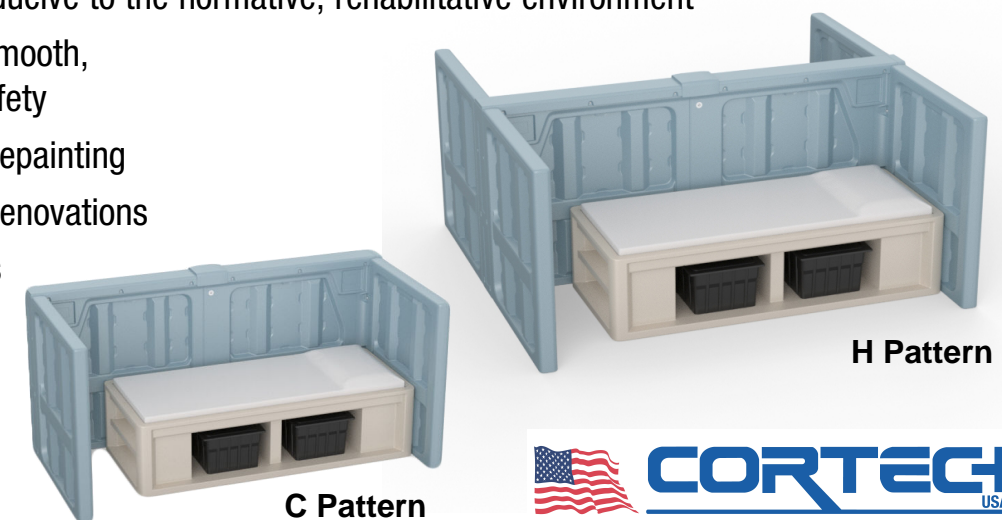

Endurapods

Privacy Spaces for Communal Dormitories

Endurapods offer a fresh alternative to the concrete and metal dividers typically found in communal dormitories. The versatile pods add color and texture to the space while offering individual privacy and separation from common gathering areas. Their ability to be arranged a number of different ways allows flexibility for change over time.

Available in

Custom colors available upon request. Call Cortech for details.

EnduraPod Features:

- Constructed of highly durable, one piece, rotationally molded “no break” polyethylene
- Infused with CORx™ antimicrobial compound to reduce the growth of bacteria on the surface
- Customizable color options conducive to the normative, rehabilitative environment
- Ligature resistant design with smooth, rounded edges for increased safety
- Maintenance free/never needs repainting
- Ideal for new construction and renovations
- Lower initial and life cycle costs
- Flame Retardant
- Available in: 8 ft. x 4 ft.

CORTECH
USA

Endurapods

For the Normative
Correctional Dormitory
Environment

Benefits of Endurapods

- Constructed of durable, one piece, rotationally molded “no break” polyethylene
- Ability to build upon or reduce number of spaces to accommodate population changes
- 8 x 4 feet of individual privacy space
- Available in twelve colors conducive to Normative Environments
- Infused with CORx antimicrobial compound for increased sanitation
- Naturally absorbs sound to facilitate calm environments
- Ligature resistant – no dangerous sharp edges or corners
- Resistant to lethal weapon fabrication
- Maintenance free – will never need to be painted
- Safe & easy installation – simply bolt to the floor
- Contribute to safe and humane spaces
- Flame Retardant
- 5 Year Factory Warranty