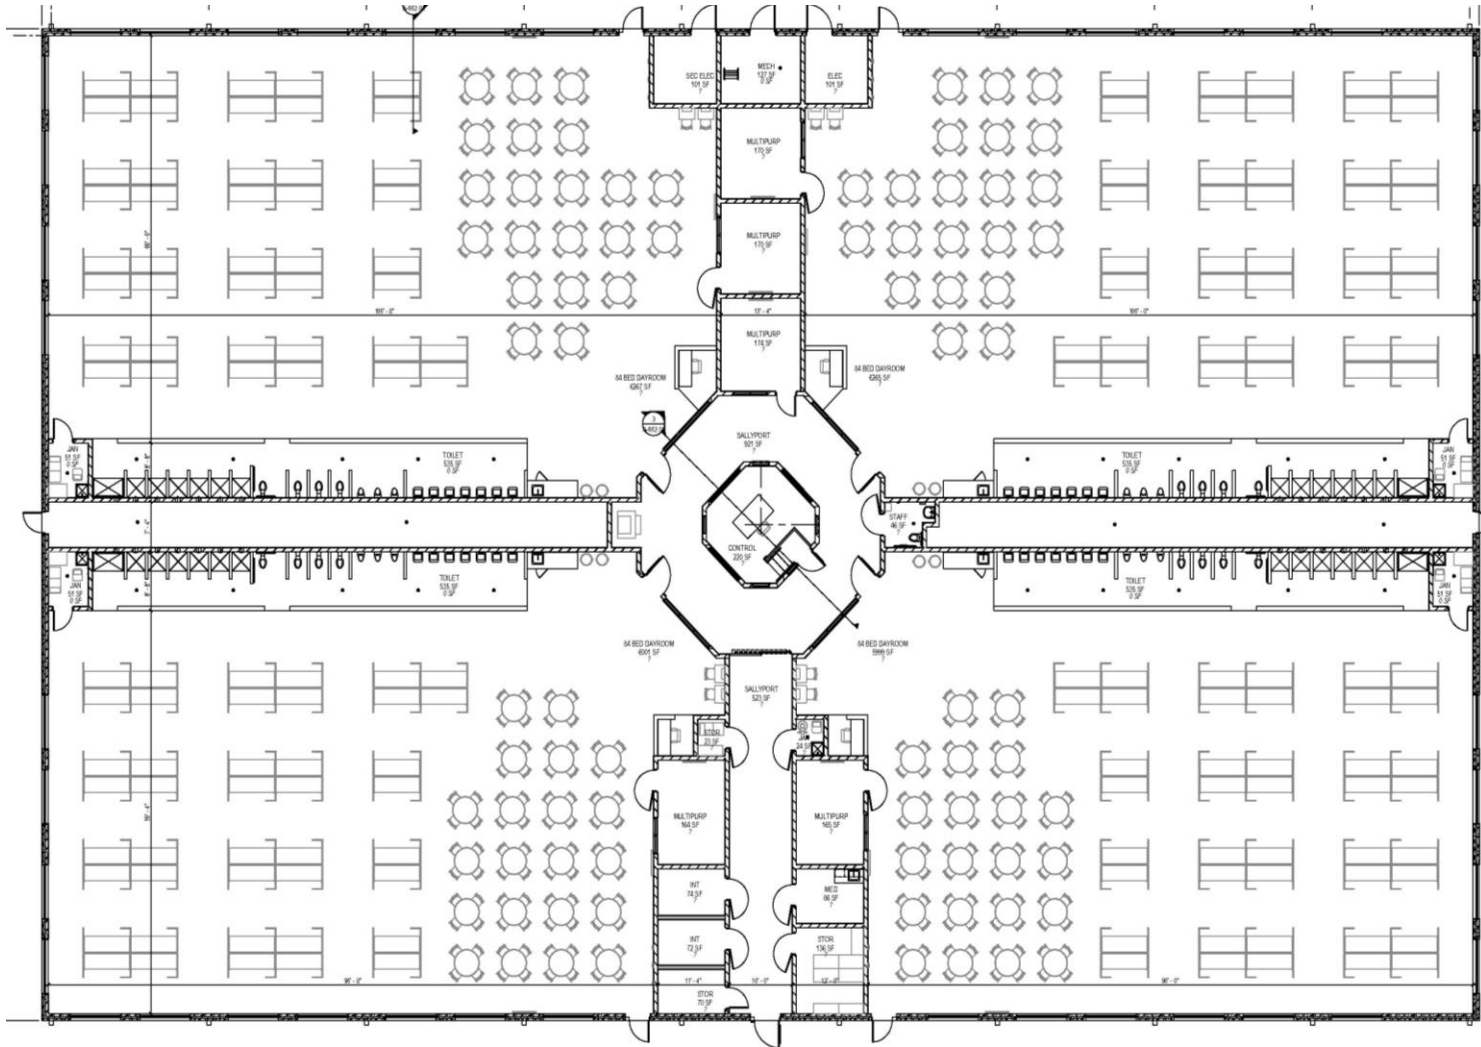

Available in

Custom colors available upon request. Call Cortech for details.

EnduraPod Features:

- Constructed of highly durable, one piece, rotationally molded “no break” polyethylene
- Infused with CORx™ antimicrobial compound to reduce the growth of bacteria on the surface
- Customizable color options conducive to the normative, rehabilitative environment
- Ligature resistant design with smooth, rounded edges for increased safety
- Maintenance free/never needs repainting
- Ideal for new construction and renovations
- Lower initial and life cycle costs
- Flame Retardant
- Available in: 8 ft. x 4 ft.

CORTECH
USA

Endurapods

For the Normative
Correctional Dormitory
Environment

Benefits of Endurapods

- Constructed of durable, one piece, rotationally molded “no break” polyethylene
- Ability to build upon or reduce number of spaces to accommodate population changes
- 8 x 4 feet of individual privacy space
- Available in twelve colors conducive to Normative Environments
- Infused with CORx antimicrobial compound for increased sanitation
- Naturally absorbs sound to facilitate calm environments
- Ligature resistant – no dangerous sharp edges or corners
- Resistant to lethal weapon fabrication
- Maintenance free – will never need to be painted
- Safe & easy installation – simply bolt to the floor
- Contribute to safe and humane spaces
- Flame Retardant
- 5 Year Factory Warranty