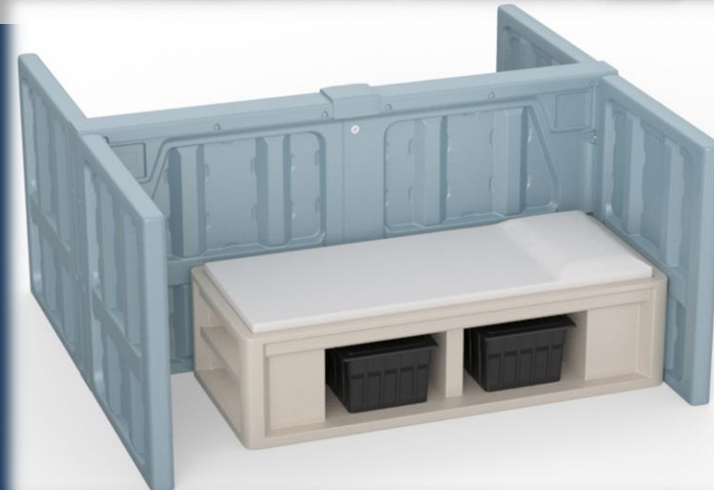

Endurapods

Privacy Spaces for Communal Dormitories

Endurapods offer a fresh alternative to the concrete and metal dividers typically found in communal dormitories. The versatile pods add color and texture to the space while offering individual privacy and separation from common gathering areas. Their ability to be arranged a number of different ways allows flexibility for change over time.

Available in

Custom colors available upon request. Call Cortech for details.

EnduraPod Features:

- Constructed of highly durable, one piece, rotationally molded “no break” polyethylene
- Infused with CORx™ antimicrobial compound to reduce the growth of bacteria on the surface
- Customizable color options conducive to the normative, rehabilitative environment
- Ligature resistant design with smooth, rounded edges for increased safety
- Maintenance free/never needs repainting
- Ideal for new construction and renovations
- Lower initial and life cycle costs
- Flame Retardant
- Available in: 8 ft. x 4 ft.

CORTECH
USA

Endurapods

For the Normative
Correctional Dormitory
Environment

Benefits of Endurapods

- Constructed of durable, one piece, rotationally molded “no break” polyethylene
- Ability to build upon or reduce number of spaces to accommodate population changes
- 8 x 4 feet of individual privacy space
- Available in twelve colors conducive to Normative Environments
- Infused with CORx antimicrobial compound for increased sanitation
- Naturally absorbs sound to facilitate calm environments
- Ligature resistant – no dangerous sharp edges or corners
- Resistant to lethal weapon fabrication
- Maintenance free – will never need to be painted
- Safe & easy installation – simply bolt to the floor
- Contribute to safe and humane spaces
- Flame Retardant
- 5 Year Factory Warranty