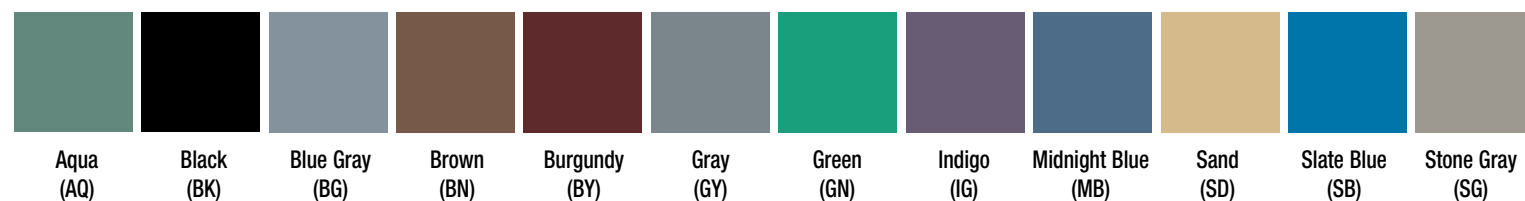

Endurapods

Privacy Spaces for Communal Dormitories

Endurapods offer a fresh alternative to the concrete and metal dividers typically found in communal dormitories. The versatile pods add color and texture to the space while offering individual privacy and separation from common gathering areas. Their ability to be arranged a number of different ways allows flexibility for change over time.

Available in

Custom colors available upon request. Call Cortech for details.

EnduraPod Features:

- Constructed of highly durable, one piece, rotationally molded “no break” polyethylene
- Infused with CORx™ antimicrobial compound to reduce the growth of bacteria on the surface
- Customizable color options conducive to the normative, rehabilitative environment
- Ligature resistant design with smooth, rounded edges for increased safety
- Maintenance free/never needs repainting
- Ideal for new construction and renovations
- Lower initial and life cycle costs
- Flame Retardant
- Available in: 8 ft. x 4 ft.