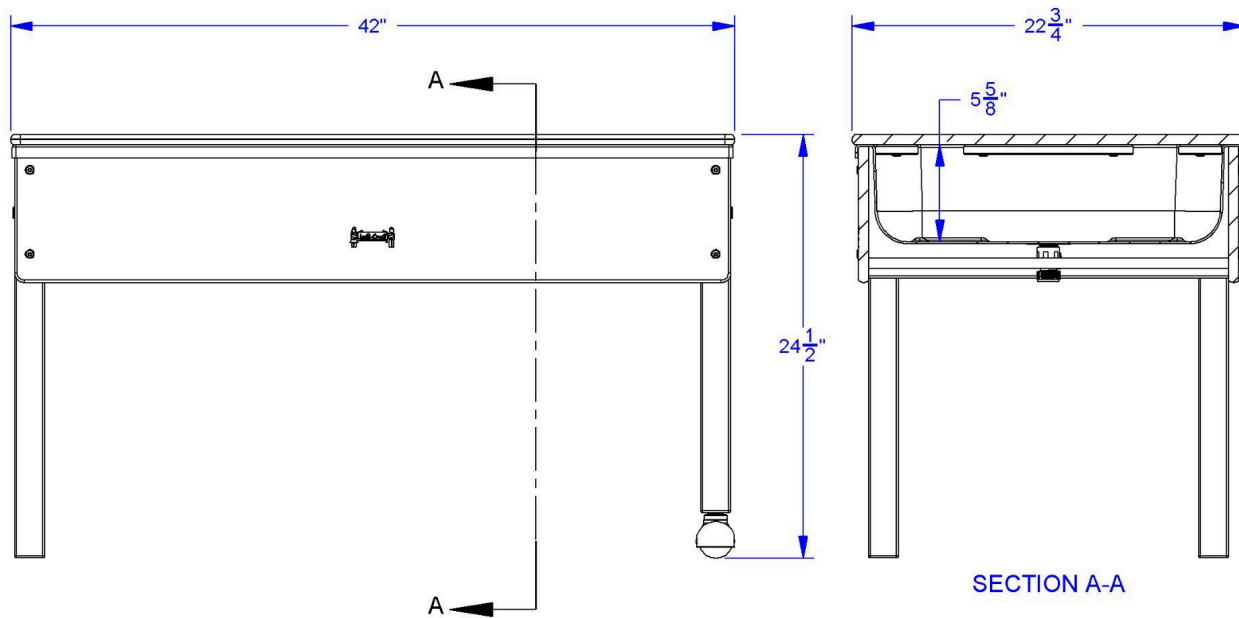

Sensory Table

Jonti-Craft

Storage Dimensions

0285JC: 42"W x 23"D x 24.5"H (standard)

0286JC: 42"W x 23"D x 20"H (toddler)