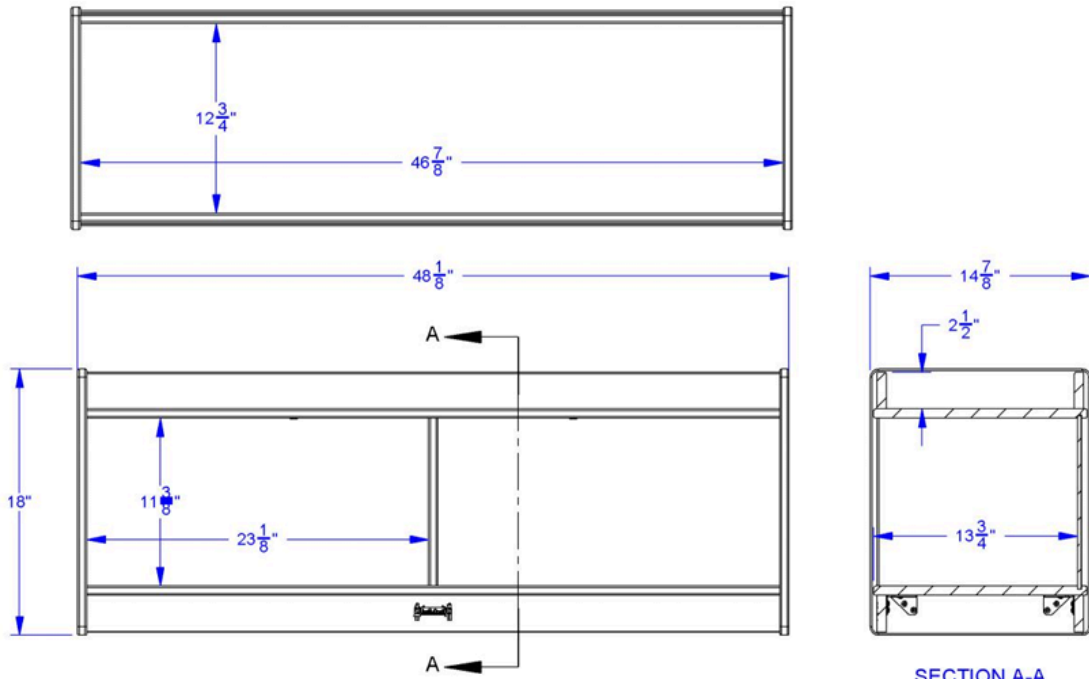

Toddler Area Package – Jonti-Craft

DIMENSIONS & SPECIFICATIONS

x1 Flushback Pick-A-Book Stand (3514JC)

Overall Dimensions: 30"W x 13.5"D x 27.5"H

Weight: 41 lbs.

x1 See-N-Wheel Bin (3926JC)

Overall Dimensions: 14"W x 16"D x 13.5"H

Weight: 14 lbs.

x1 Mini Loft (9758JC)

Overall Dimensions: 64"W x 37.5"D x 44"H

Age Range: 12-23 months

Weight: 106 lbs.

x1 Cruiser Center (3245JCMR)

Overall Dimensions: 48"W x 15"D x 29.5"H

Weight: 83 lbs.

SECTION A-A

x1 Low Combo Storage Unit (0717JC)

Overall Dimensions: 48"W x 15"D x 29.5"H

Weight: 84 lbs.

SECTION A-A

x1 Jumbo Tote Storage (1334JC)

Overall Dimensions: 48"W x 18"D x 24.5"H

Weight: 72 lbs.