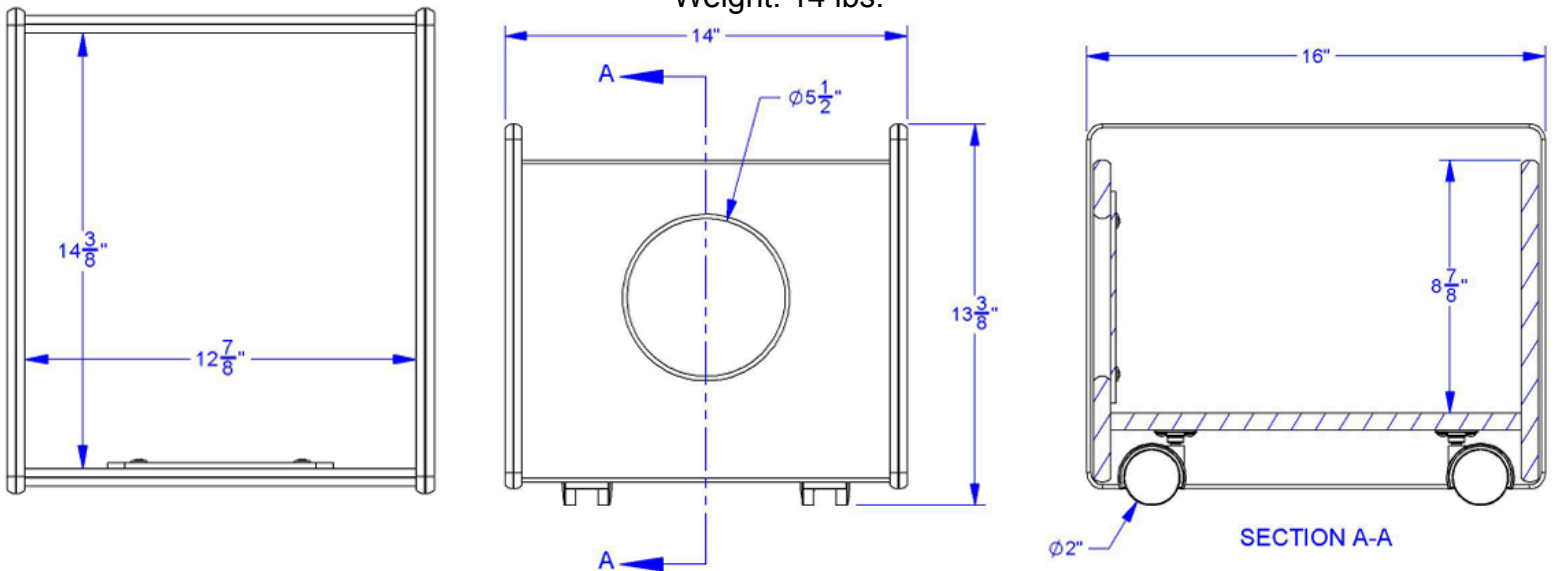

Toddler Area Package – Jonti-Craft

DIMENSIONS & SPECIFICATIONS

x1 Flushback Pick-A-Book Stand (3514JC)

Overall Dimensions: 30"W x 13.5"D x 27.5"H

Weight: 41 lbs.

x1 See-N-Wheel Bin (3926JC)

Overall Dimensions: 14"W x 16"D x 13.5"H

Weight: 14 lbs.

x1 Mini Loft (9758JC)

Overall Dimensions: 64"W x 37.5"D x 44"H

Age Range: 12-23 months

Weight: 106 lbs.

x1 Cruiser Center (3245JCMR)

Overall Dimensions: 48"W x 15"D x 29.5"H

Weight: 83 lbs.

SECTION A-A

x1 Low Combo Storage Unit (0717JC)

Overall Dimensions: 48"W x 15"D x 29.5"H

Weight: 84 lbs.

SECTION A-A

x1 Jumbo Tote Storage (1334JC)

Overall Dimensions: 48"W x 18"D x 24.5"H

Weight: 72 lbs.