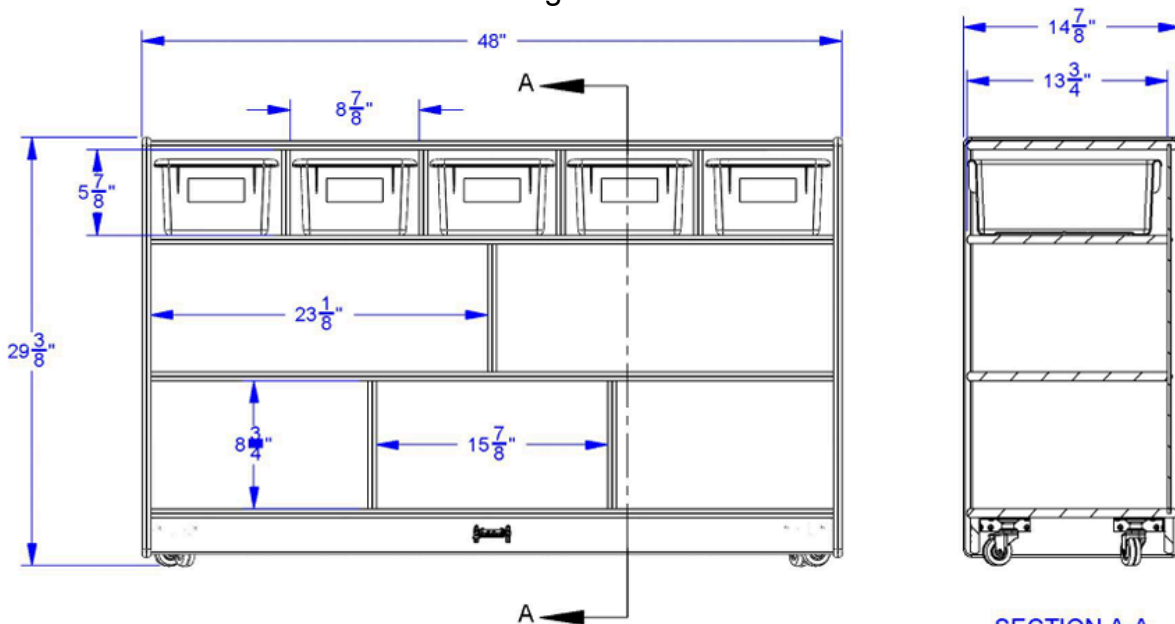

Toddler Area Package – Jonti-Craft

DIMENSIONS & SPECIFICATIONS

x1 Flushback Pick-A-Book Stand (3514JC)

Overall Dimensions: 30"W x 13.5"D x 27.5"H

Weight: 41 lbs.

x1 See-N-Wheel Bin (3926JC)

Overall Dimensions: 14"W x 16"D x 13.5"H

Weight: 14 lbs.

x1 Mini Loft (9758JC)

Overall Dimensions: 64"W x 37.5"D x 44"H

Age Range: 12-23 months

Weight: 106 lbs.

x1 Cruiser Center (3245JCMR)

Overall Dimensions: 48"W x 15"D x 29.5"H

Weight: 83 lbs.

SECTION A-A

x1 Low Combo Storage Unit (0717JC)

Overall Dimensions: 48"W x 15"D x 29.5"H

Weight: 84 lbs.

SECTION A-A

x1 Jumbo Tote Storage (1334JC)

Overall Dimensions: 48"W x 18"D x 24.5"H

Weight: 72 lbs.