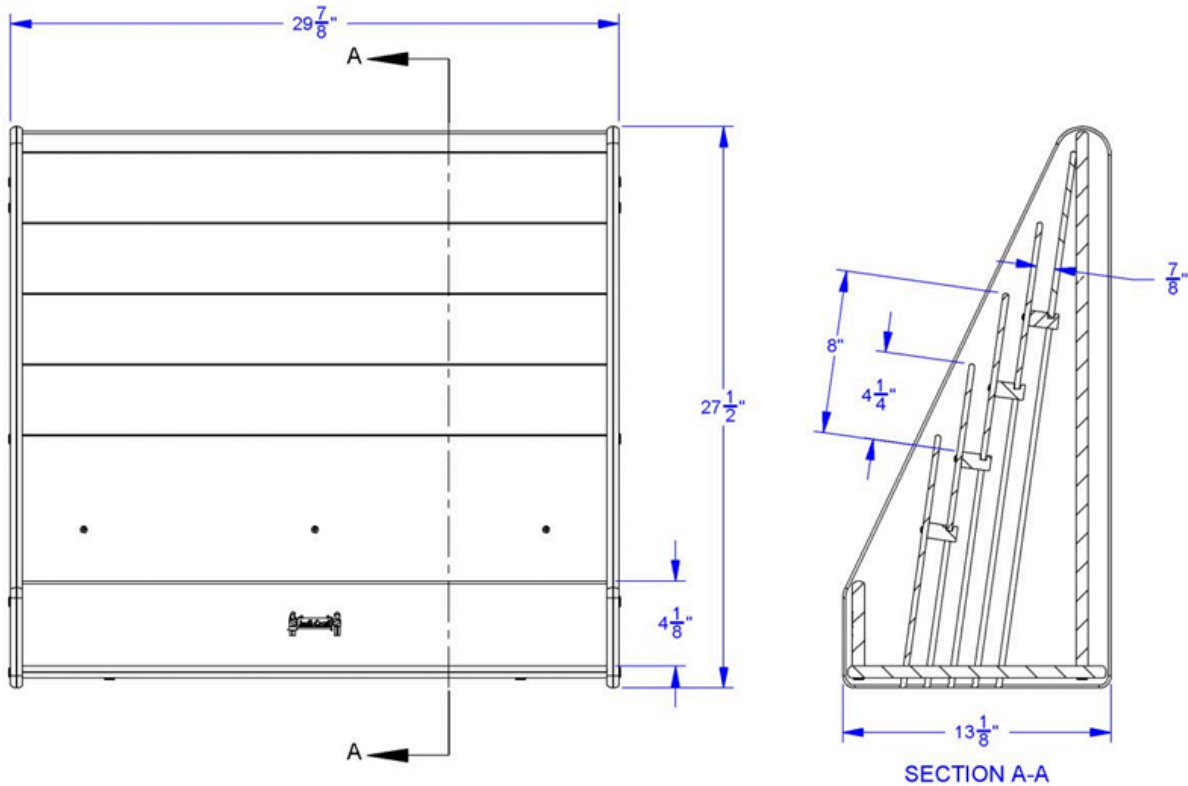

Toddler Area Package – Jonti-Craft

DIMENSIONS & SPECIFICATIONS

x1 Flushback Pick-A-Book Stand (3514JC)

Overall Dimensions: 30"W x 13.5"D x 27.5"H

Weight: 41 lbs.

x1 See-N-Wheel Bin (3926JC)

Overall Dimensions: 14"W x 16"D x 13.5"H

Weight: 14 lbs.

x1 Mini Loft (9758JC)

Overall Dimensions: 64"W x 37.5"D x 44"H

Age Range: 12-23 months

Weight: 106 lbs.

x1 Cruiser Center (3245JCMR)

Overall Dimensions: 48"W x 15"D x 29.5"H

Weight: 83 lbs.

SECTION A-A

x1 Low Combo Storage Unit (0717JC)

Overall Dimensions: 48"W x 15"D x 29.5"H

Weight: 84 lbs.

SECTION A-A

x1 Jumbo Tote Storage (1334JC)

Overall Dimensions: 48"W x 18"D x 24.5"H

Weight: 72 lbs.