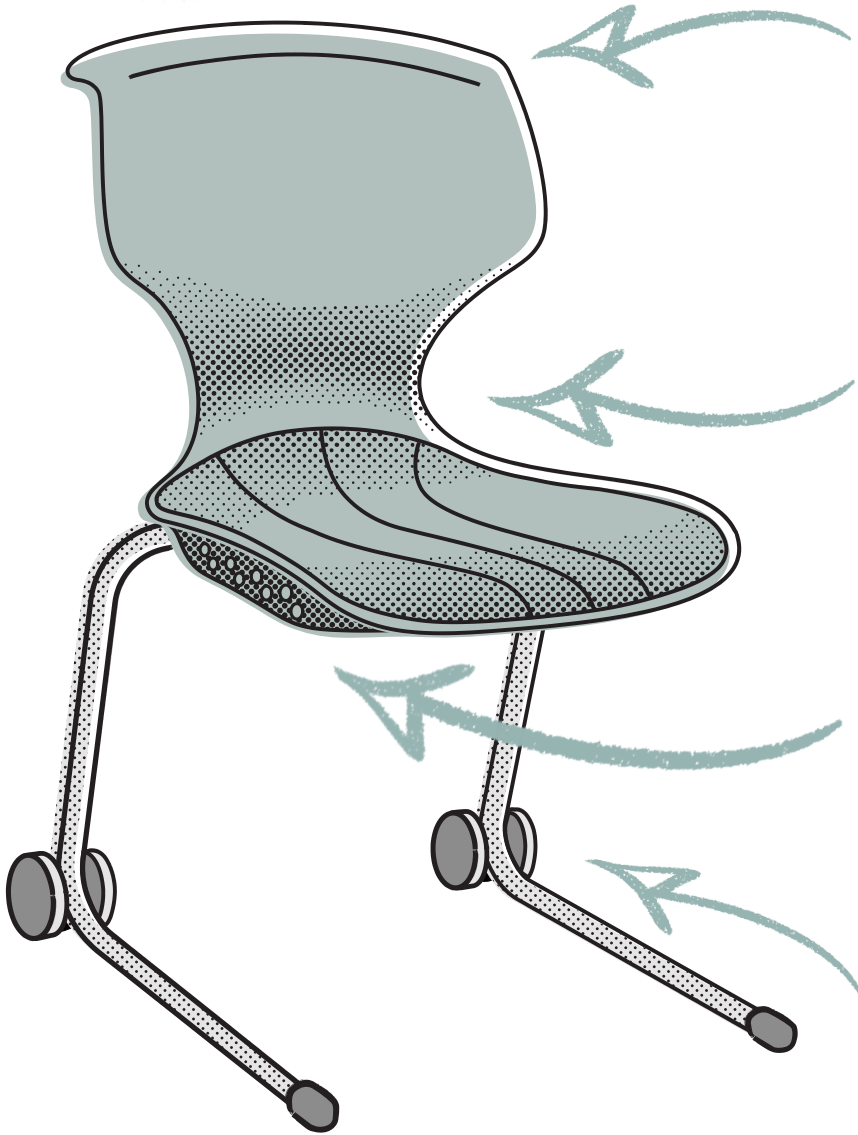

KI

cogni

*Classroom Seating
Just got Smarter!*

SUBTLE MOVEMENT – With an 11-degree seat back flex and 5-degree frame flex on the cantilever model, Cogni promotes healthy circulation and ergonomic support — fueling focus and movement all day long.

ERGONOMIC COMFORT – Designed for all the ways students sit, Cogni's contoured seat, supportive back, and waterfall edge keep them comfortable and moving without being distracting to others.

SENSORY-FRIENDLY DESIGN – Patent-pending sensory surface on the chair shroud boosts tactile engagement, grounding students and enhancing focus—empowering learners of all styles to connect more deeply with their education.

HEEL-WHEEL – Patent-pending heel-wheel technology delivers smooth, controlled mobility, doubles as an anti-tip safeguard, minimizes noise and floor wear, and turns into a built-in dolly for up to four stacked chairs.