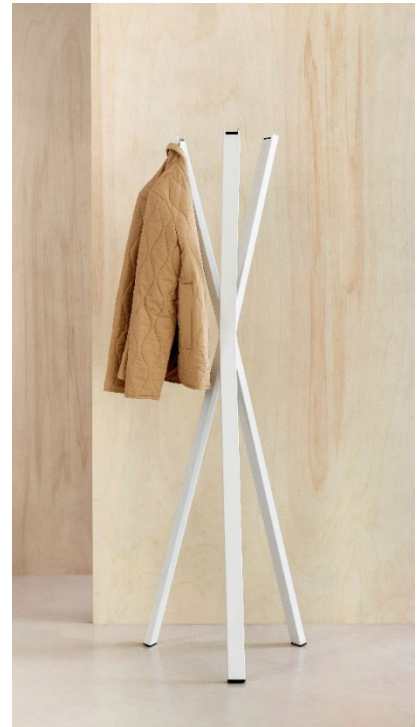

# HJW Coat Tree

## Specifications & Finishes

Model	H x W x D	Shipping Weight	Product Description	Color / Finishes
HJW	63" x 24 3/8" x 24 3/8"	23.5 lbs	Textured painted steel coat tree.	Textured Black 9311, Textured Rust 8304 or Textured White 9310