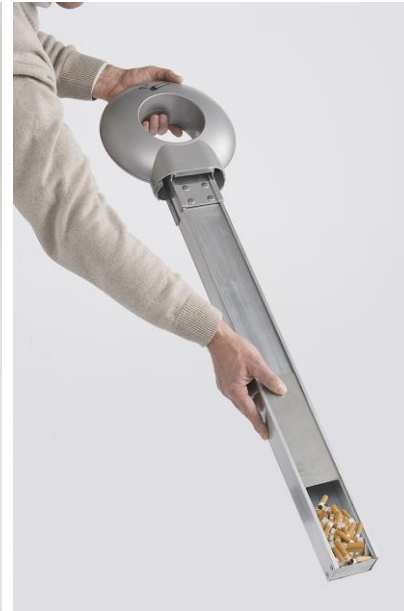

# VESUVIO

### Specifications & Finishes

Model	H x W x D	Shipping Weight	Product Description	Color / Finishes
VEF	44 5/16" x 9 13/16" x 7 11/16"	28 lbs.	Ground/floor fixed ashtray	Black or Silver
VES	44 5/16" x 9 13/16" x 12"	28 lbs.	Standing ashtray	Black or Silver
VESR	44 5/16" x 15 3/4" x 15 3/4"	43 lbs.	Standing ashtray with large base	Black or Silver
VEM	29 1/8" x 9 13/16" x 4 5/16"	15 lbs.	Wall mounted ashtray	Black or Silver