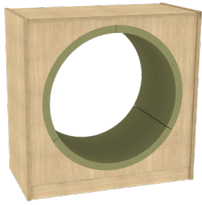

NEST

Owl's Nest

Owl's Nest
NSTOWR-2448L-48