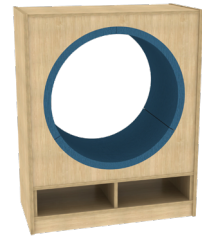

Owl's Nest
NSTOWR-OS-2448L-60