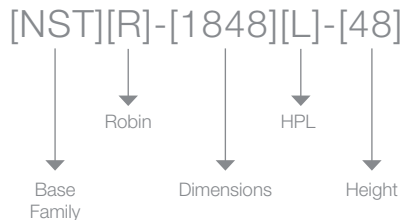

Model Number Breakdown: