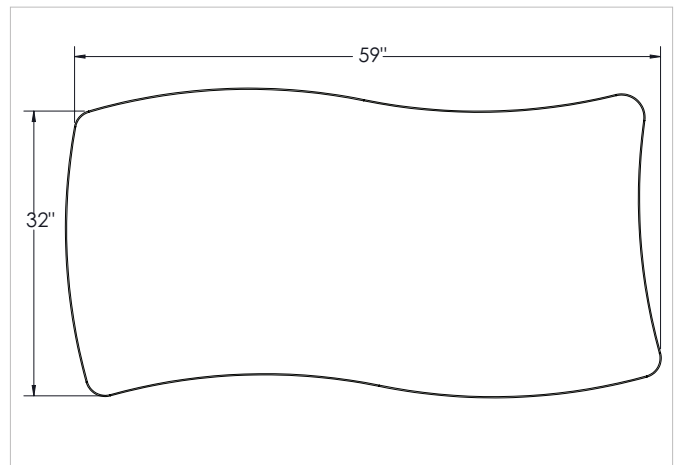

Product Specifications

Grow and Roll™ Table

Product Number: 59041 - A, B, C

OVERVIEW

The Grow and Roll Table is a sturdy, mobile, height-adjustable table with a sleek platinum finish.

TOP

The top is made of 1 1/8" Particleboard Core with 3mm Flat Vinyl T-Mold Edge. The work surface is constructed of 45# particleboard core with high pressure laminate (HPL) top surface and phenolic backer sheet for balanced construction. 1 1/8" 3mm flat vinyl t-mold is secured to the work surface with brad nails along the perimeter. Stretcher bars are standard on tops 60" long and longer.

FRAME

The base is three sections of 10 Ga steel, platinum powder coated, tube welded together, two feet and a cross-tube. The two feet are 1.125" x 2.25" x 21.5" and are welded to a 12 Ga steel plate that covers the length of each foot. The cross-tube is 1.125" x 2.75" x 24" and has two 8 Ga 2.5" square steel plates welded to support the pneumatic cylinders. These cylinders are attached to the base with four M8 x 25mm screws and lock washers each. They are made up of three telescoping sections of 14 Ga steel tube at 2.375" square, 2.0" square, and 1.75" square respectively. Welded to the top of the pneumatic cylinders are 10 Ga steel plates that measure 5.5" x 6.69". Eight #10 x 1" wood screws attach these steel plates to the table top. Four 75mm locking casters are attached to the base of the table with M8 x 15mm threaded stems. Fully assembled, the table has a range of 15.75 inches and can be set to any height between 26.5" and 42.25".

FRAME/PANEL:

Platinum

DIMENSIONS:

Base Model No.	Description	Height Range	Width	Depth
59041 - A	Hierarchy Grow and Roll - Table- Rectangle Top	26.5" - 42.25"	60"	30"
59041 - B	Hierarchy Grow and Roll - Table- Wavy Rectangle Top	26.5" - 42.25"	59"	32"
59041 - C	Hierarchy Grow and Roll - Table- Bean Top	26.5" - 42.25"	66"	24"