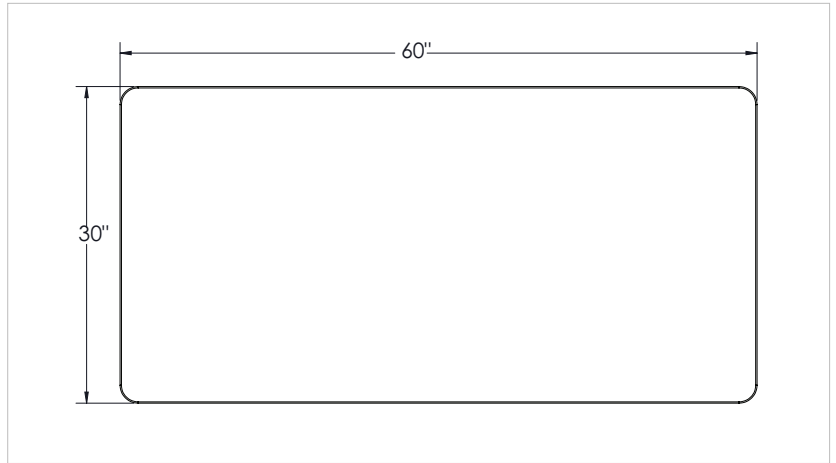

Product Specifications

Grow and Roll™ Table

Product Number: 59041 - A, B, C

OVERVIEW

The Grow and Roll Table is a sturdy, mobile, height-adjustable table with a sleek platinum finish.

TOP

The top is made of 1 1/8" Particleboard Core with 3mm Flat Vinyl T-Mold Edge. The work surface is constructed of 45# particleboard core with high pressure laminate (HPL) top surface and phenolic backer sheet for balanced construction. 1 1/8" 3mm flat vinyl t-mold is secured to the work surface with brad nails along the perimeter. Stretcher bars are standard on tops 60" long and longer.

FRAME

The base is three sections of 10 Ga steel, platinum powder coated, tube welded together, two feet and a cross-tube. The two feet are 1.125" x 2.25" x 21.5" and are welded to a 12 Ga steel plate that covers the length of each foot. The cross-tube is 1.125" x 2.75" x 24" and has two 8 Ga 2.5" square steel plates welded to support the pneumatic cylinders. These cylinders are attached to the base with four M8 x 25mm screws and lock washers each. They are made up of three telescoping sections of 14 Ga steel tube at 2.375" square, 2.0" square, and 1.75" square respectively. Welded to the top of the pneumatic cylinders are 10 Ga steel plates that measure 5.5" x 6.69". Eight #10 x 1" wood screws attach these steel plates to the table top. Four 75mm locking casters are attached to the base of the table with M8 x 15mm threaded stems. Fully assembled, the table has a range of 15.75 inches and can be set to any height between 26.5" and 42.25".

FRAME/PANEL:

Platinum

DIMENSIONS:

Base Model No.	Description	Height Range	Width	Depth
59041 - A	Hierarchy Grow and Roll - Table- Rectangle Top	26.5" - 42.25"	60"	30"
59041 - B	Hierarchy Grow and Roll - Table- Wavy Rectangle Top	26.5" - 42.25"	59"	32"
59041 - C	Hierarchy Grow and Roll - Table- Bean Top	26.5" - 42.25"	66"	24"