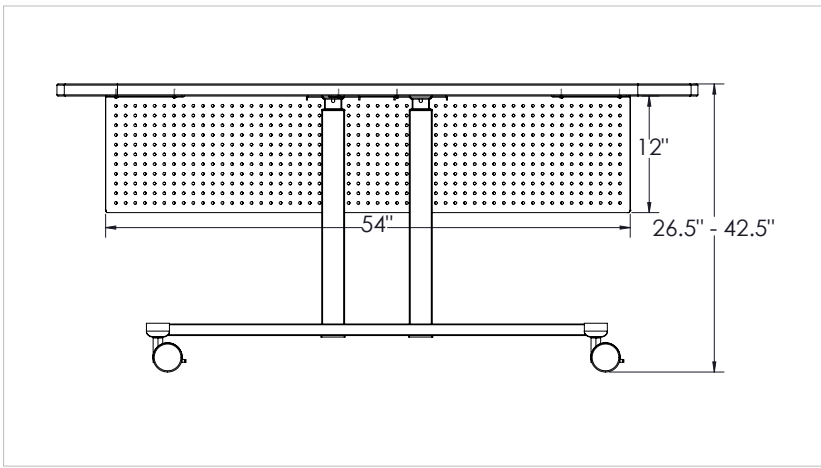

Product Specifications

Grow and Roll™ Table

Product Number: 59041 - A, B, C

OVERVIEW

The Grow and Roll Table is a sturdy, mobile, height-adjustable table with a sleek platinum finish.

TOP

The top is made of 1 1/8" Particleboard Core with 3mm Flat Vinyl T-Mold Edge. The work surface is constructed of 45# particleboard core with high pressure laminate (HPL) top surface and phenolic backer sheet for balanced construction. 1 1/8" 3mm flat vinyl t-mold is secured to the work surface with brad nails along the perimeter. Stretcher bars are standard on tops 60" long and longer.

FRAME

The base is three sections of 10 Ga steel, platinum powder coated, tube welded together, two feet and a cross-tube. The two feet are 1.125" x 2.25" x 21.5" and are welded to a 12 Ga steel plate that covers the length of each foot. The cross-tube is 1.125" x 2.75" x 24" and has two 8 Ga 2.5" square steel plates welded to support the pneumatic cylinders. These cylinders are attached to the base with four M8 x 25mm screws and lock washers each. They are made up of three telescoping sections of 14 Ga steel tube at 2.375" square, 2.0" square, and 1.75" square respectively. Welded to the top of the pneumatic cylinders are 10 Ga steel plates that measure 5.5" x 6.69". Eight #10 x 1" wood screws attach these steel plates to the table top. Four 75mm locking casters are attached to the base of the table with M8 x 15mm threaded stems. Fully assembled, the table has a range of 15.75 inches and can be set to any height between 26.5" and 42.25".

FRAME/PANEL:

Platinum

DIMENSIONS:

Base Model No.	Description	Height Range	Width	Depth
59041 - A	Hierarchy Grow and Roll - Table- Rectangle Top	26.5" - 42.25"	60"	30"
59041 - B	Hierarchy Grow and Roll - Table- Wavy Rectangle Top	26.5" - 42.25"	59"	32"
59041 - C	Hierarchy Grow and Roll - Table- Bean Top	26.5" - 42.25"	66"	24"