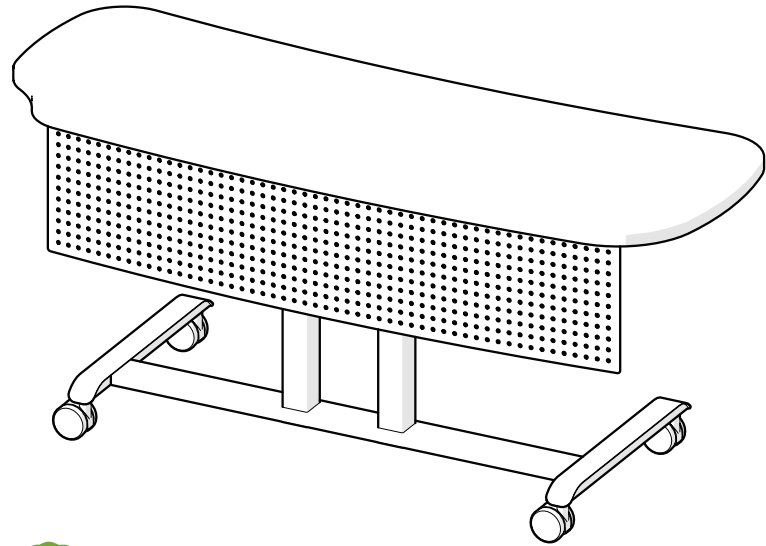

Product Specifications

Grow and Roll™ Table

Product Number: 59041 - A, B, C

OVERVIEW

The Grow and Roll Table is a sturdy, mobile, height-adjustable table with a sleek platinum finish.

TOP

The top is made of 1 1/8" Particleboard Core with 3mm Flat Vinyl T-Mold Edge. The work surface is constructed of 45# particleboard core with high pressure laminate (HPL) top surface and phenolic backer sheet for balanced construction. 1 1/8" 3mm flat vinyl t-mold is secured to the work surface with brad nails along the perimeter. Stretcher bars are standard on tops 60" long and longer.

FRAME

The base is three sections of 10 Ga steel, platinum powder coated, tube welded together, two feet and a cross-tube. The two feet are 1.125" x 2.25" x 21.5" and are welded to a 12 Ga steel plate that covers the length of each foot. The cross-tube is 1.125" x 2.75" x 24" and has two 8 Ga 2.5" square steel plates welded to support the pneumatic cylinders. These cylinders are attached to the base with four M8 x 25mm screws and lock washers each. They are made up of three telescoping sections of 14 Ga steel tube at 2.375" square, 2.0" square, and 1.75" square respectively. Welded to the top of the pneumatic cylinders are 10 Ga steel plates that measure 5.5" x 6.69". Eight #10 x 1" wood screws attach these steel plates to the table top. Four 75mm locking casters are attached to the base of the table with M8 x 15mm threaded stems. Fully assembled, the table has a range of 15.75 inches and can be set to any height between 26.5" and 42.25".

MECHANISM

The table adjusts by a single handed lever release. The lever activates two 150N pneumatic cylinders by way of braided steel cable.

OPTIONS/ACCESSORIES

Modesty Panel available in one size that fits all table shape options and comes powder coated in platinum. Panels are constructed from 18 Ga sheet steel, and secured with six #10 x 1" phillips woods screws drilled directly into underside of table.