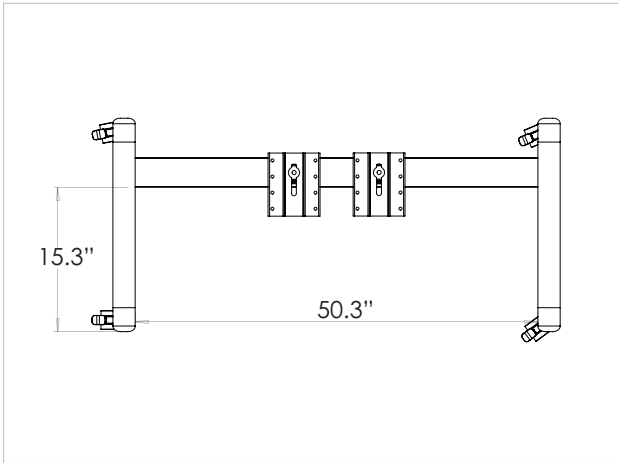

Product Specifications

Grow and Roll™ Table

Product Number: 59041 - A, B, C

OVERVIEW

The Grow and Roll Table is a sturdy, mobile, height-adjustable table with a sleek platinum finish.

TOP

The top is made of 1 1/8" Particleboard Core with 3mm Flat Vinyl T-Mold Edge. The work surface is constructed of 45# particleboard core with high pressure laminate (HPL) top surface and phenolic backer sheet for balanced construction. 1 1/8" 3mm flat vinyl t-mold is secured to the work surface with brad nails along the perimeter. Stretcher bars are standard on tops 60" long and longer.

FRAME

The base is three sections of 10 Ga steel, platinum powder coated, tube welded together, two feet and a cross-tube. The two feet are 1.125" x 2.25" x 21.5" and are welded to a 12 Ga steel plate that covers the length of each foot. The cross-tube is 1.125" x 2.75" x 24" and has two 8 Ga 2.5" square steel plates welded to support the pneumatic cylinders. These cylinders are attached to the base with four M8 x 25mm screws and lock washers each. They are made up of three telescoping sections of 14 Ga steel tube at 2.375" square, 2.0" square, and 1.75" square respectively. Welded to the top of the pneumatic cylinders are 10 Ga steel plates that measure 5.5" x 6.69". Eight #10 x 1" wood screws attach these steel plates to the table top. Four 75mm locking casters are attached to the base of the table with M8 x 15mm threaded stems. Fully assembled, the table has a range of 15.75 inches and can be set to any height between 26.5" and 42.25".

FRAME/PANEL:

Platinum

DIMENSIONS:

Base Model No.	Description	Height Range	Width	Depth
59041 - A	Hierarchy Grow and Roll - Table- Rectangle Top	26.5" - 42.25"	60"	30"
59041 - B	Hierarchy Grow and Roll - Table- Wavy Rectangle Top	26.5" - 42.25"	59"	32"
59041 - C	Hierarchy Grow and Roll - Table- Bean Top	26.5" - 42.25"	66"	24"