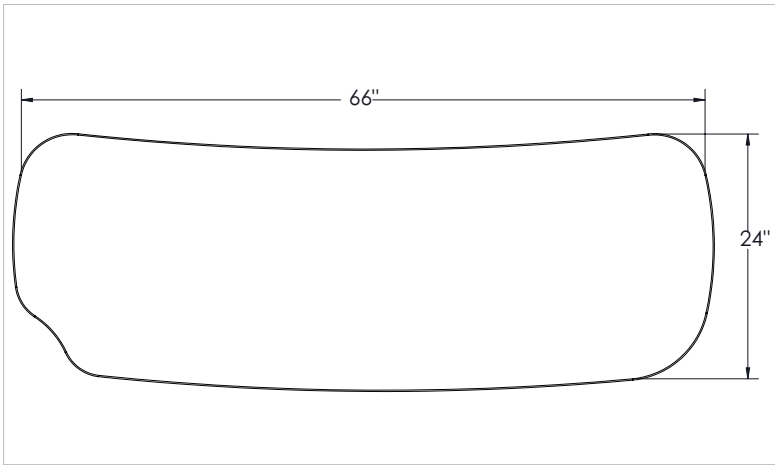

Product Specifications

Grow and Roll™ Table

Product Number: 59041 - A, B, C

OVERVIEW

The Grow and Roll Table is a sturdy, mobile, height-adjustable table with a sleek platinum finish.

TOP

The top is made of 1 1/8" Particleboard Core with 3mm Flat Vinyl T-Mold Edge. The work surface is constructed of 45# particleboard core with high pressure laminate (HPL) top surface and phenolic backer sheet for balanced construction. 1 1/8" 3mm flat vinyl t-mold is secured to the work surface with brad nails along the perimeter. Stretcher bars are standard on tops 60" long and longer.

FRAME

The base is three sections of 10 Ga steel, platinum powder coated, tube welded together, two feet and a cross-tube. The two feet are 1.125" x 2.25" x 21.5" and are welded to a 12 Ga steel plate that covers the length of each foot. The cross-tube is 1.125" x 2.75" x 24" and has two 8 Ga 2.5" square steel plates welded to support the pneumatic cylinders. These cylinders are attached to the base with four M8 x 25mm screws and lock washers each. They are made up of three telescoping sections of 14 Ga steel tube at 2.375" square, 2.0" square, and 1.75" square respectively. Welded to the top of the pneumatic cylinders are 10 Ga steel plates that measure 5.5" x 6.69". Eight #10 x 1" wood screws attach these steel plates to the table top. Four 75mm locking casters are attached to the base of the table with M8 x 15mm threaded stems. Fully assembled, the table has a range of 15.75 inches and can be set to any height between 26.5" and 42.25".

FRAME/PANEL:

Platinum

DIMENSIONS:

Base Model No.	Description	Height Range	Width	Depth
59041 - A	Hierarchy Grow and Roll - Table- Rectangle Top	26.5" - 42.25"	60"	30"
59041 - B	Hierarchy Grow and Roll - Table- Wavy Rectangle Top	26.5" - 42.25"	59"	32"
59041 - C	Hierarchy Grow and Roll - Table- Bean Top	26.5" - 42.25"	66"	24"