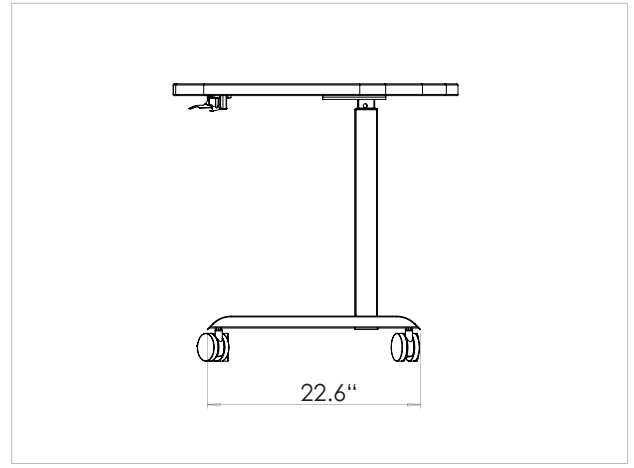

Product Specifications

Grow and Roll™ Table

Product Number: 59041 - A, B, C

OVERVIEW

The Grow and Roll Table is a sturdy, mobile, height-adjustable table with a sleek platinum finish.

TOP

The top is made of 1 1/8" Particleboard Core with 3mm Flat Vinyl T-Mold Edge. The work surface is constructed of 45# particleboard core with high pressure laminate (HPL) top surface and phenolic backer sheet for balanced construction. 1 1/8" 3mm flat vinyl t-mold is secured to the work surface with brad nails along the perimeter. Stretcher bars are standard on tops 60" long and longer.

FRAME

The base is three sections of 10 Ga steel, platinum powder coated, tube welded together, two feet and a cross-tube. The two feet are 1.125" x 2.25" x 21.5" and are welded to a 12 Ga steel plate that covers the length of each foot. The cross-tube is 1.125" x 2.75" x 24" and has two 8 Ga 2.5" square steel plates welded to support the pneumatic cylinders. These cylinders are attached to the base with four M8 x 25mm screws and lock washers each. They are made up of three telescoping sections of 14 Ga steel tube at 2.375" square, 2.0" square, and 1.75" square respectively. Welded to the top of the pneumatic cylinders are 10 Ga steel plates that measure 5.5" x 6.69". Eight #10 x 1" wood screws attach these steel plates to the table top. Four 75mm locking casters are attached to the base of the table with M8 x 15mm threaded stems. Fully assembled, the table has a range of 15.75 inches and can be set to any height between 26.5" and 42.25".

FRAME/PANEL:

Platinum

DIMENSIONS:

Base Model No.	Description	Height Range	Width	Depth
59041 - A	Hierarchy Grow and Roll - Table- Rectangle Top	26.5" - 42.25"	60"	30"
59041 - B	Hierarchy Grow and Roll - Table- Wavy Rectangle Top	26.5" - 42.25"	59"	32"
59041 - C	Hierarchy Grow and Roll - Table- Bean Top	26.5" - 42.25"	66"	24"