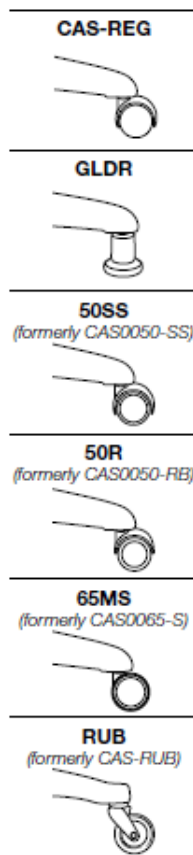

OM SEATING - CASTER GUIDE

Description

Regular Caster

Designed for use on carpet (5 per set, standard on most chairs)

Glide

Keeps the chair stationary at all times (5 per set)

Safety Soft Caster

Minimizes chair movement when NOT in use (5 per set)

Reverse Braking Caster

Restricted chair movement when chair IS in use (5 per set)

Multi-Surface Soft Caster

Dual-tone; designed for wood, tile and smooth surfaces (5 per set)

Rubber Caster

Designed for concrete and other hard surfaces (5 per set)